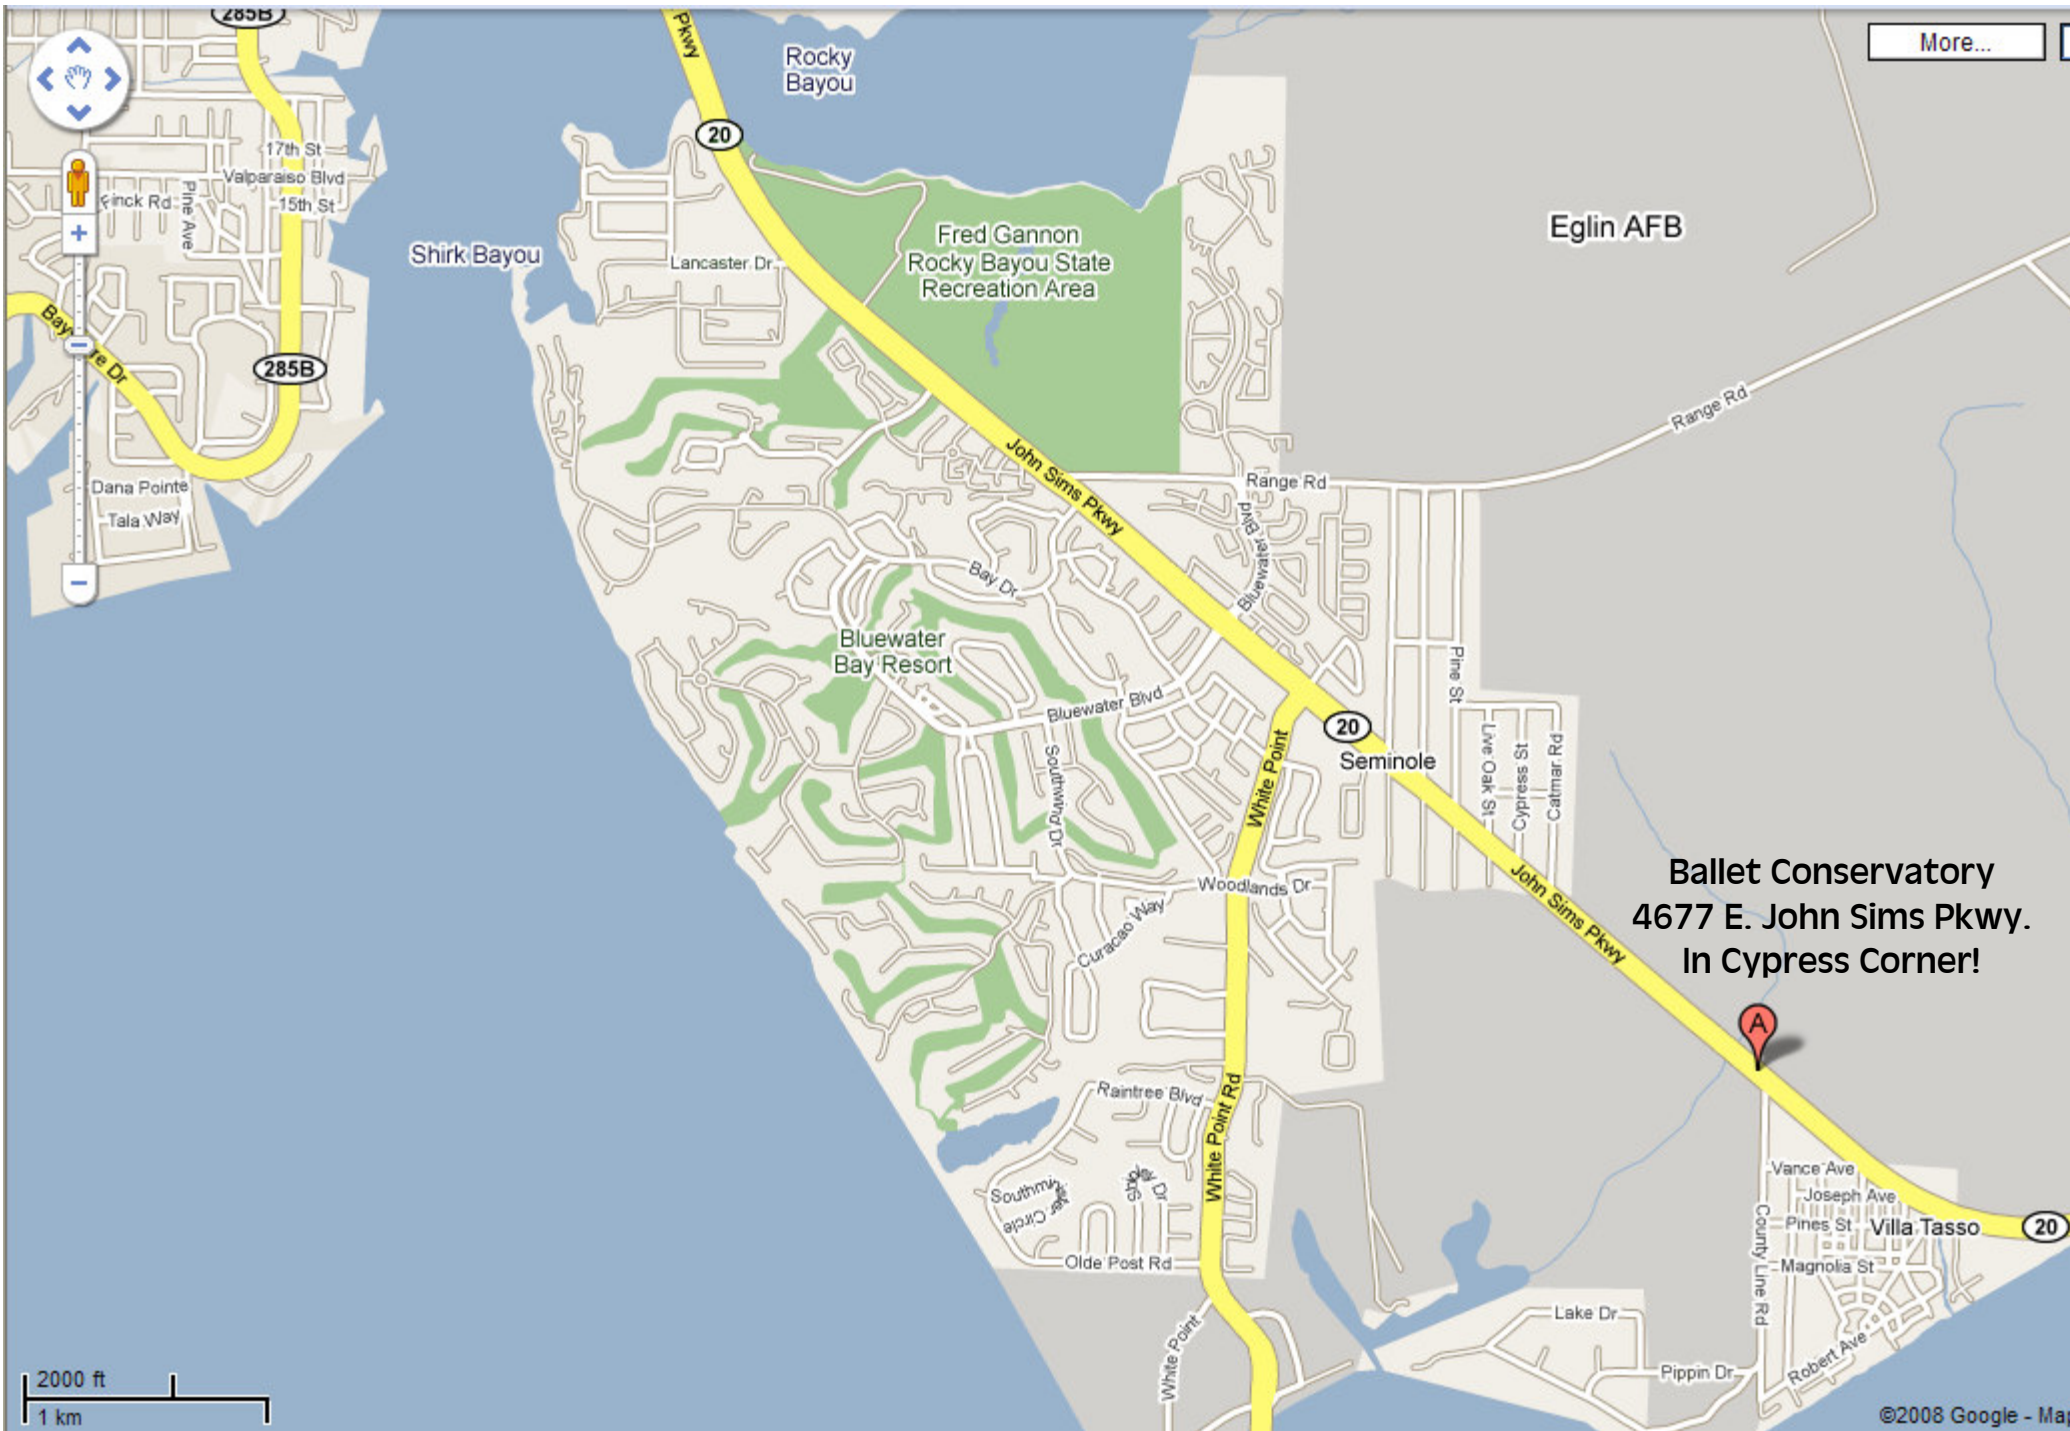

Ballet Conservatory's new Bluewater Bay location, just 0.7 miles east of White Point Road, about one mile east of our former Bluewater Bay location. Call 850-897-2933!

Ballet Conservatory
4677 E. John Sims Pkwy.
In Cypress Corner!